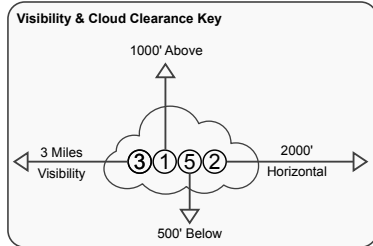

# Graphical Depiction of VFR Weather Minimums

Basic VFR minimums in airspace with operating control tower.

**1,000 ceiling / 3 SM visibility**

## Flight conditions

**VFR** = Ceiling greater than 3,000 feet and visibility greater than 5 miles; includes sky clear.

**MVFR** = (Marginal VFR) Ceiling 1,000 to 3,000 feet and/or visibility 3 to 5 miles inclusive.

**IFR** = Ceiling 500 to less than 1,000 feet and/or visibility 1 to less than 3 miles

**LIFR** = (Low IFR) Ceiling less than 500 feet and/or visibility less than 1 mile.