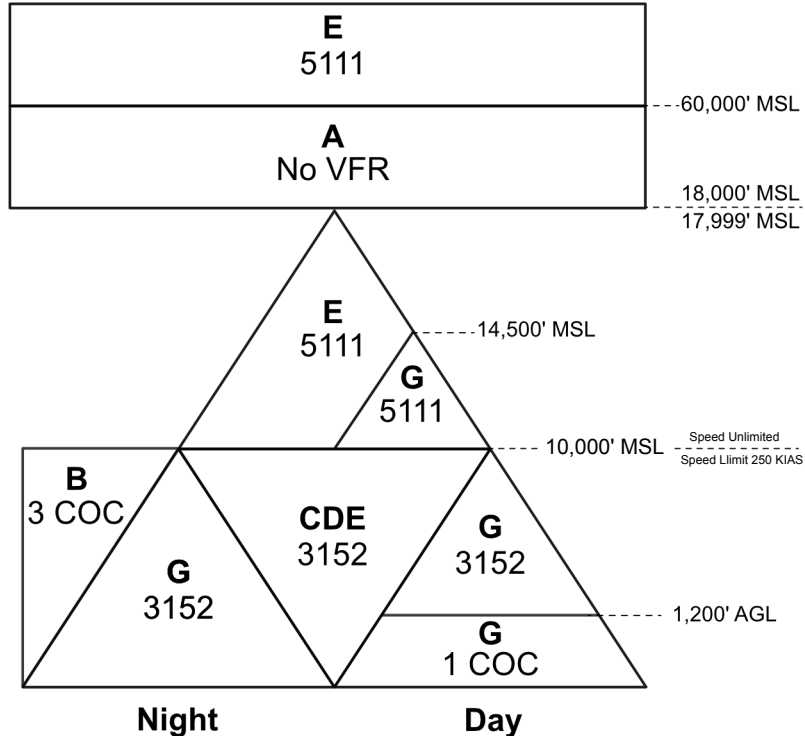

# Graphical Depiction of VFR Weather Minimums

Basic VFR minimums in airspace with operating control tower.

**1,000 ceiling / 3 SM visibility**

## Flight conditions

**VFR** = Ceiling greater than 3,000 feet and visibility greater than 5 miles; includes sky clear.

**MVFR** = (Marginal VFR) Ceiling 1,000 to 3,000 feet and/or visibility 3 to 5 miles inclusive.

**IFR** = Ceiling 500 to less than 1,000 feet and/or visibility 1 to less than 3 miles

**LIFR** = (Low IFR) Ceiling less than 500 feet and/or visibility less than 1 mile.